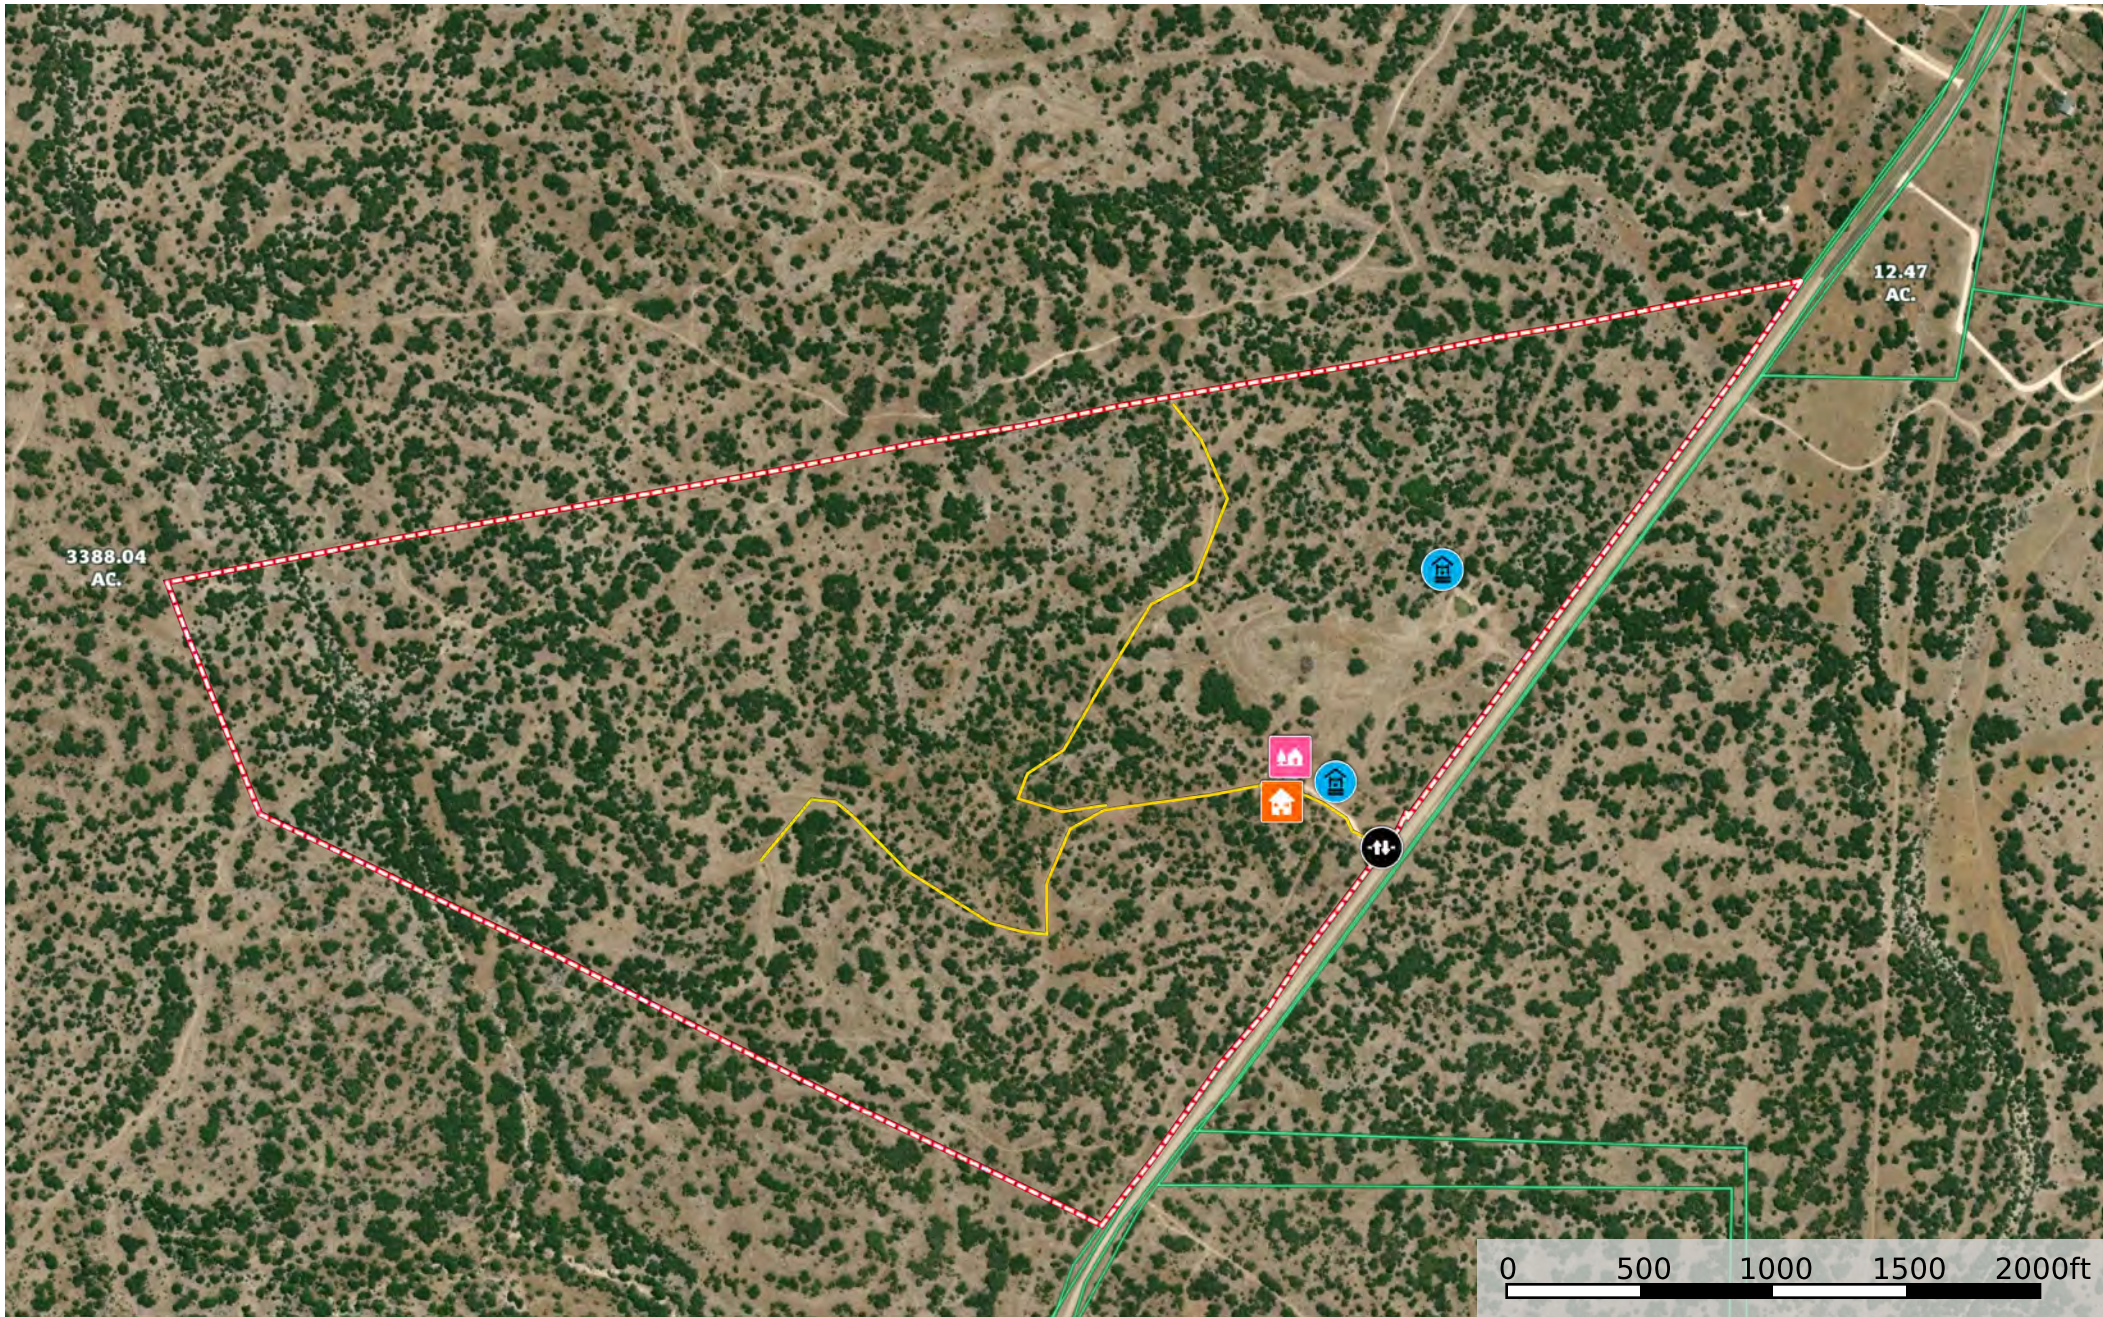

255 acres Cleo Rd

Texas, AC +/-

- Cabin
- House
- Gate
- Well
- Primary Road
- Boundary